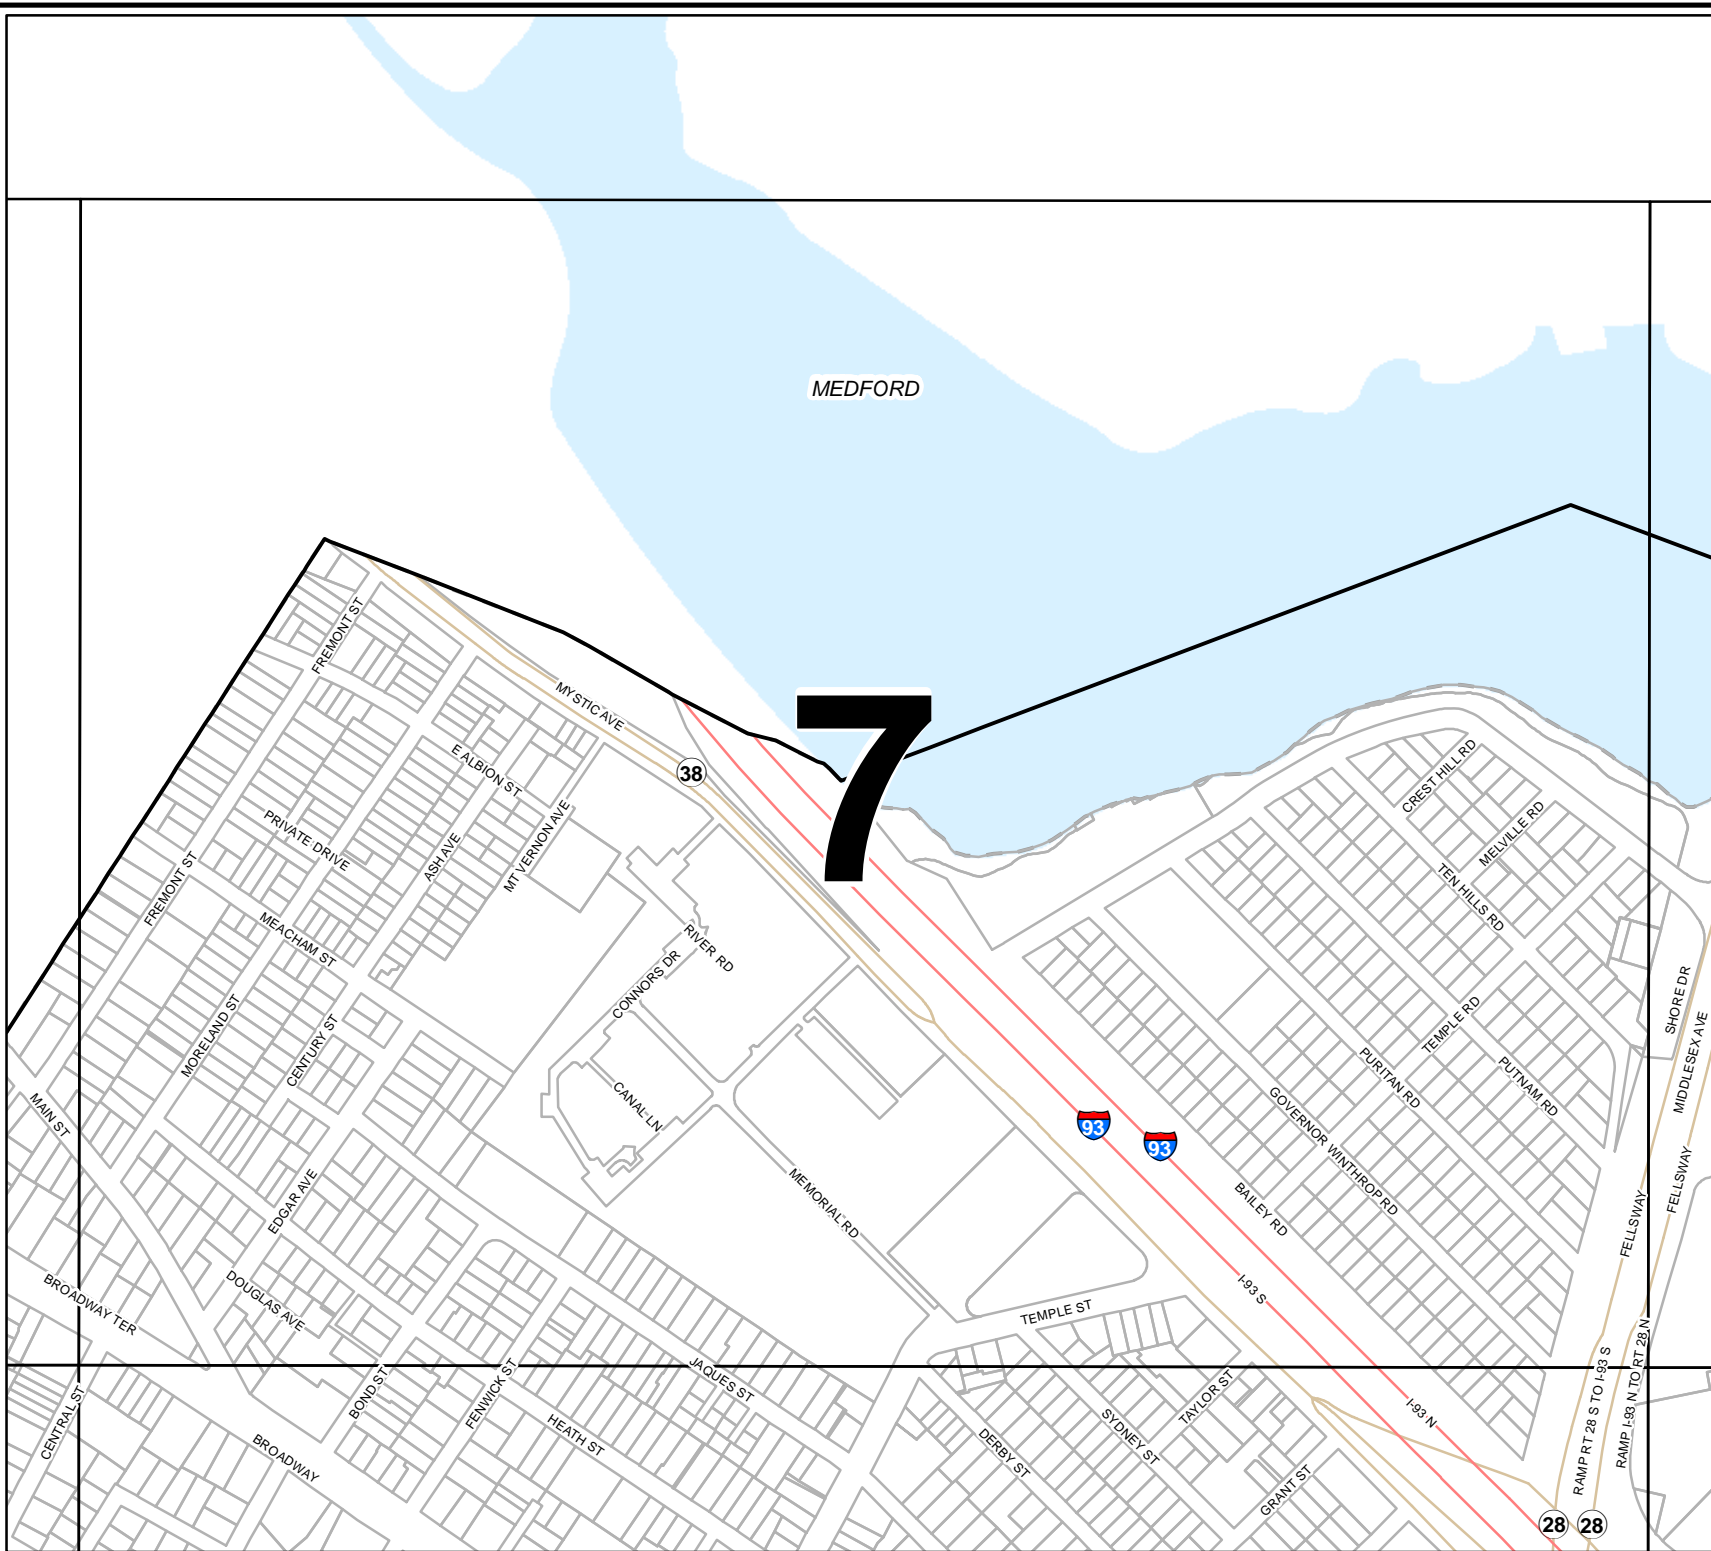

CITY OF  
SOMERVILLE, MA  
**PEDESTRIAN STREET  
MAP**

 Pedestrian  
Streets

MEDFORD

6

Date: September 26, 2018

CITY OF  
SOMERVILLE, MA  
**PEDESTRIAN STREET  
MAP**

 Pedestrian  
Streets

Date: September 26, 2018