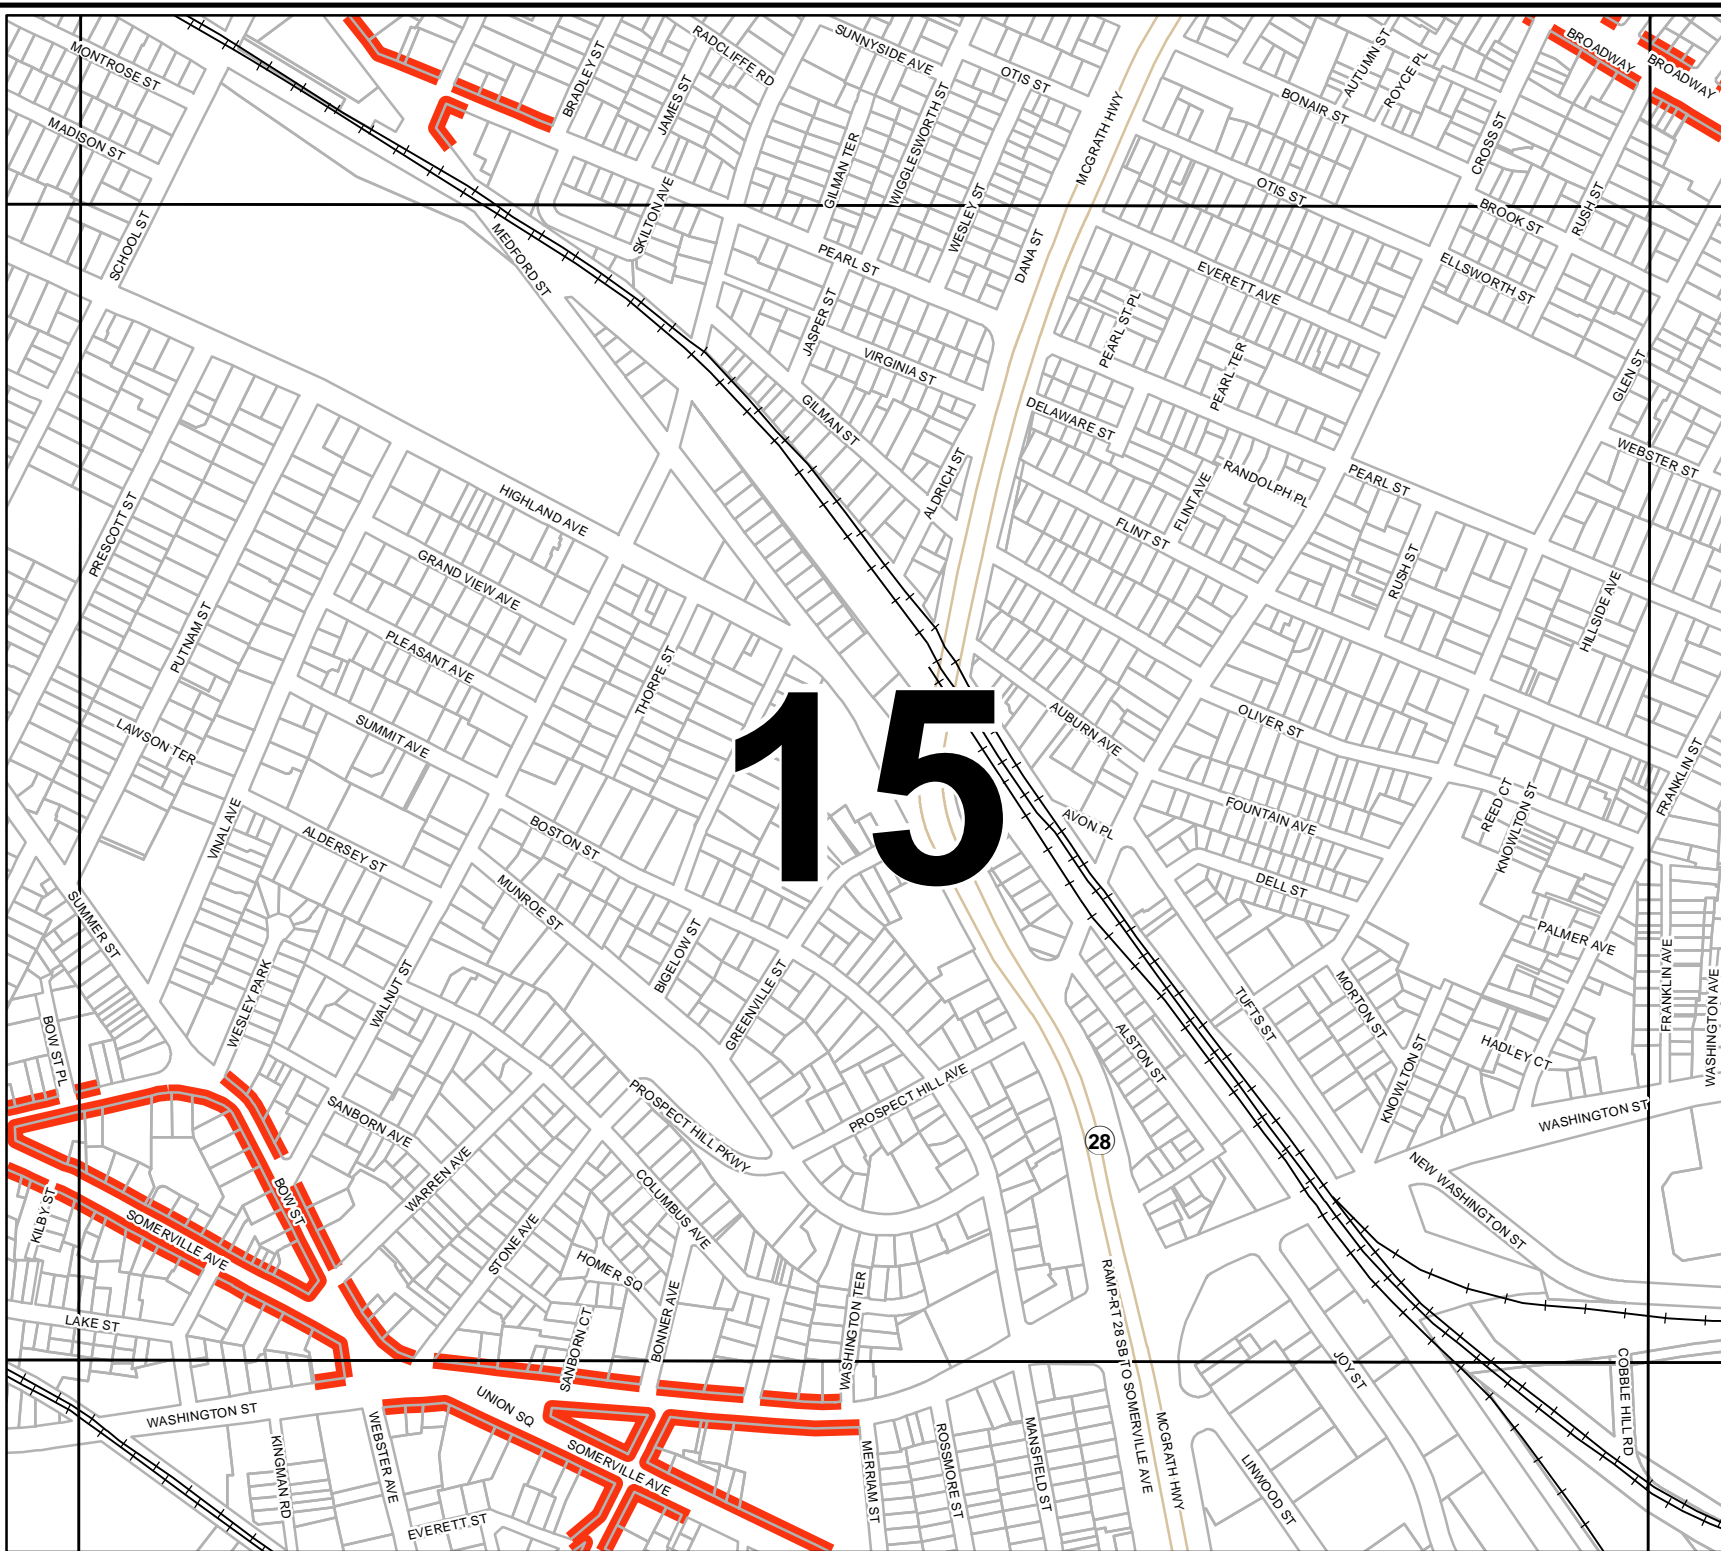

 Pedestrian  
Streets

Date: September 26, 2018

**13**

CAMBRIDGE

CITY OF SOMERVILLE, MA  
PEDESTRIAN STREET MAP

1							
2	3						
4	5	6	7	8			
	9	10	11	12			
	13	14	15	16			
		17	18	19			

 Pedestrian Streets

Date: September 26, 2018

14

CAMBRIDGE

CITY OF  
SOMERVILLE, MA  
PEDESTRIAN STREET  
MAP

1							
2	3						
4	5	6	7	8			
	9	10	11	12			
	13	14	15	16			
		17	18	19			

 Pedestrian  
Streets

0 250 500  
Feet

Date: September 26, 2018

CITY OF  
SOMERVILLE, MA  
**PEDESTRIAN STREET  
MAP**

1				
2	3			
4	5	6	7	8
	9	10	11	12
	13	14	15	16
		17	18	19

 Pedestrian  
Streets

Date: September 26, 2018

CITY OF  
SOMERVILLE, MA  
**PEDESTRIAN STREET  
MAP**

1					
2	3				
4	5	6	7	8	
	9	10	11	12	
	13	14	15	16	
		17	18	19	

 Pedestrian  
Streets

**17**

CAMBRIDGE

Date: September 26, 2018

CITY OF  
SOMERVILLE, MA  
**PEDESTRIAN STREET  
MAP**

1				
2	3			
4	5	6	7	8
	9	10	11	12
	13	14	15	16
		17	18	19