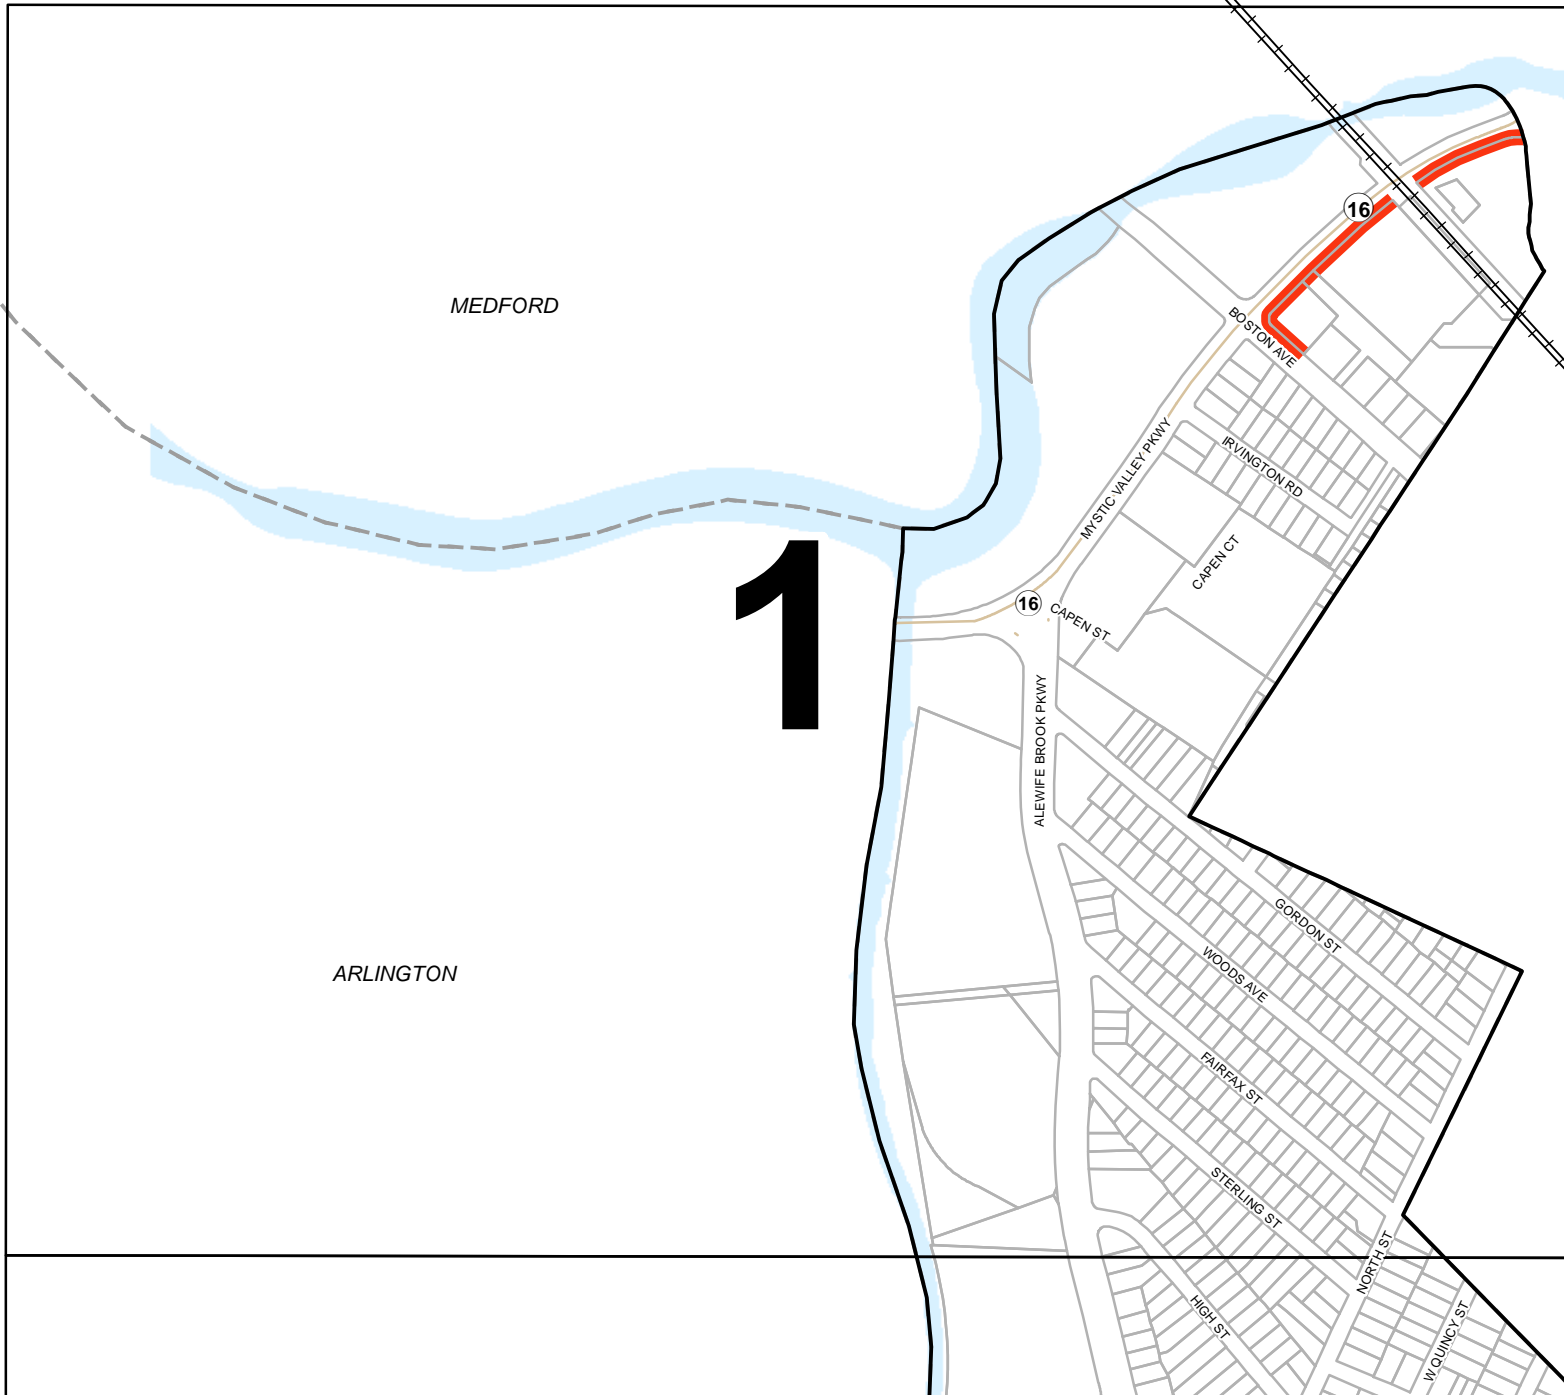

CITY OF  
SOMERVILLE  
MASSACHUSETTS

**PROPOSED  
OFFICIAL  
PEDESTRIAN  
STREET MAP**

The proposed map of the City of Somerville is established by the proposed Section 1.3.

The information contained in this map is compiled from multiple sources and is believed to be accurate but accuracy is not guaranteed. This map does not replace information obtained by consulting the information's official source or originating City department. In no event shall the City of Somerville, Massachusetts be liable for any damages, direct or consequential, from the use of the information contained in this map.

CITY OF  
SOMERVILLE, MA  
PEDESTRIAN STREET  
MAP

1					
2	3				
4	5	6	7	8	
	9	10	11	12	
	13	14	15	16	
		17	18	19	

 Pedestrian  
Streets

Date: September 26, 2018

CITY OF  
SOMERVILLE, MA  
**PEDESTRIAN STREET  
MAP**

WATERHOUSE ST

VICTORIA ST

GARRISON AVE

FARRAGUT AVE

ENDICOTT AVE

HOOVER AVE

NORTH ST

BARTON ST