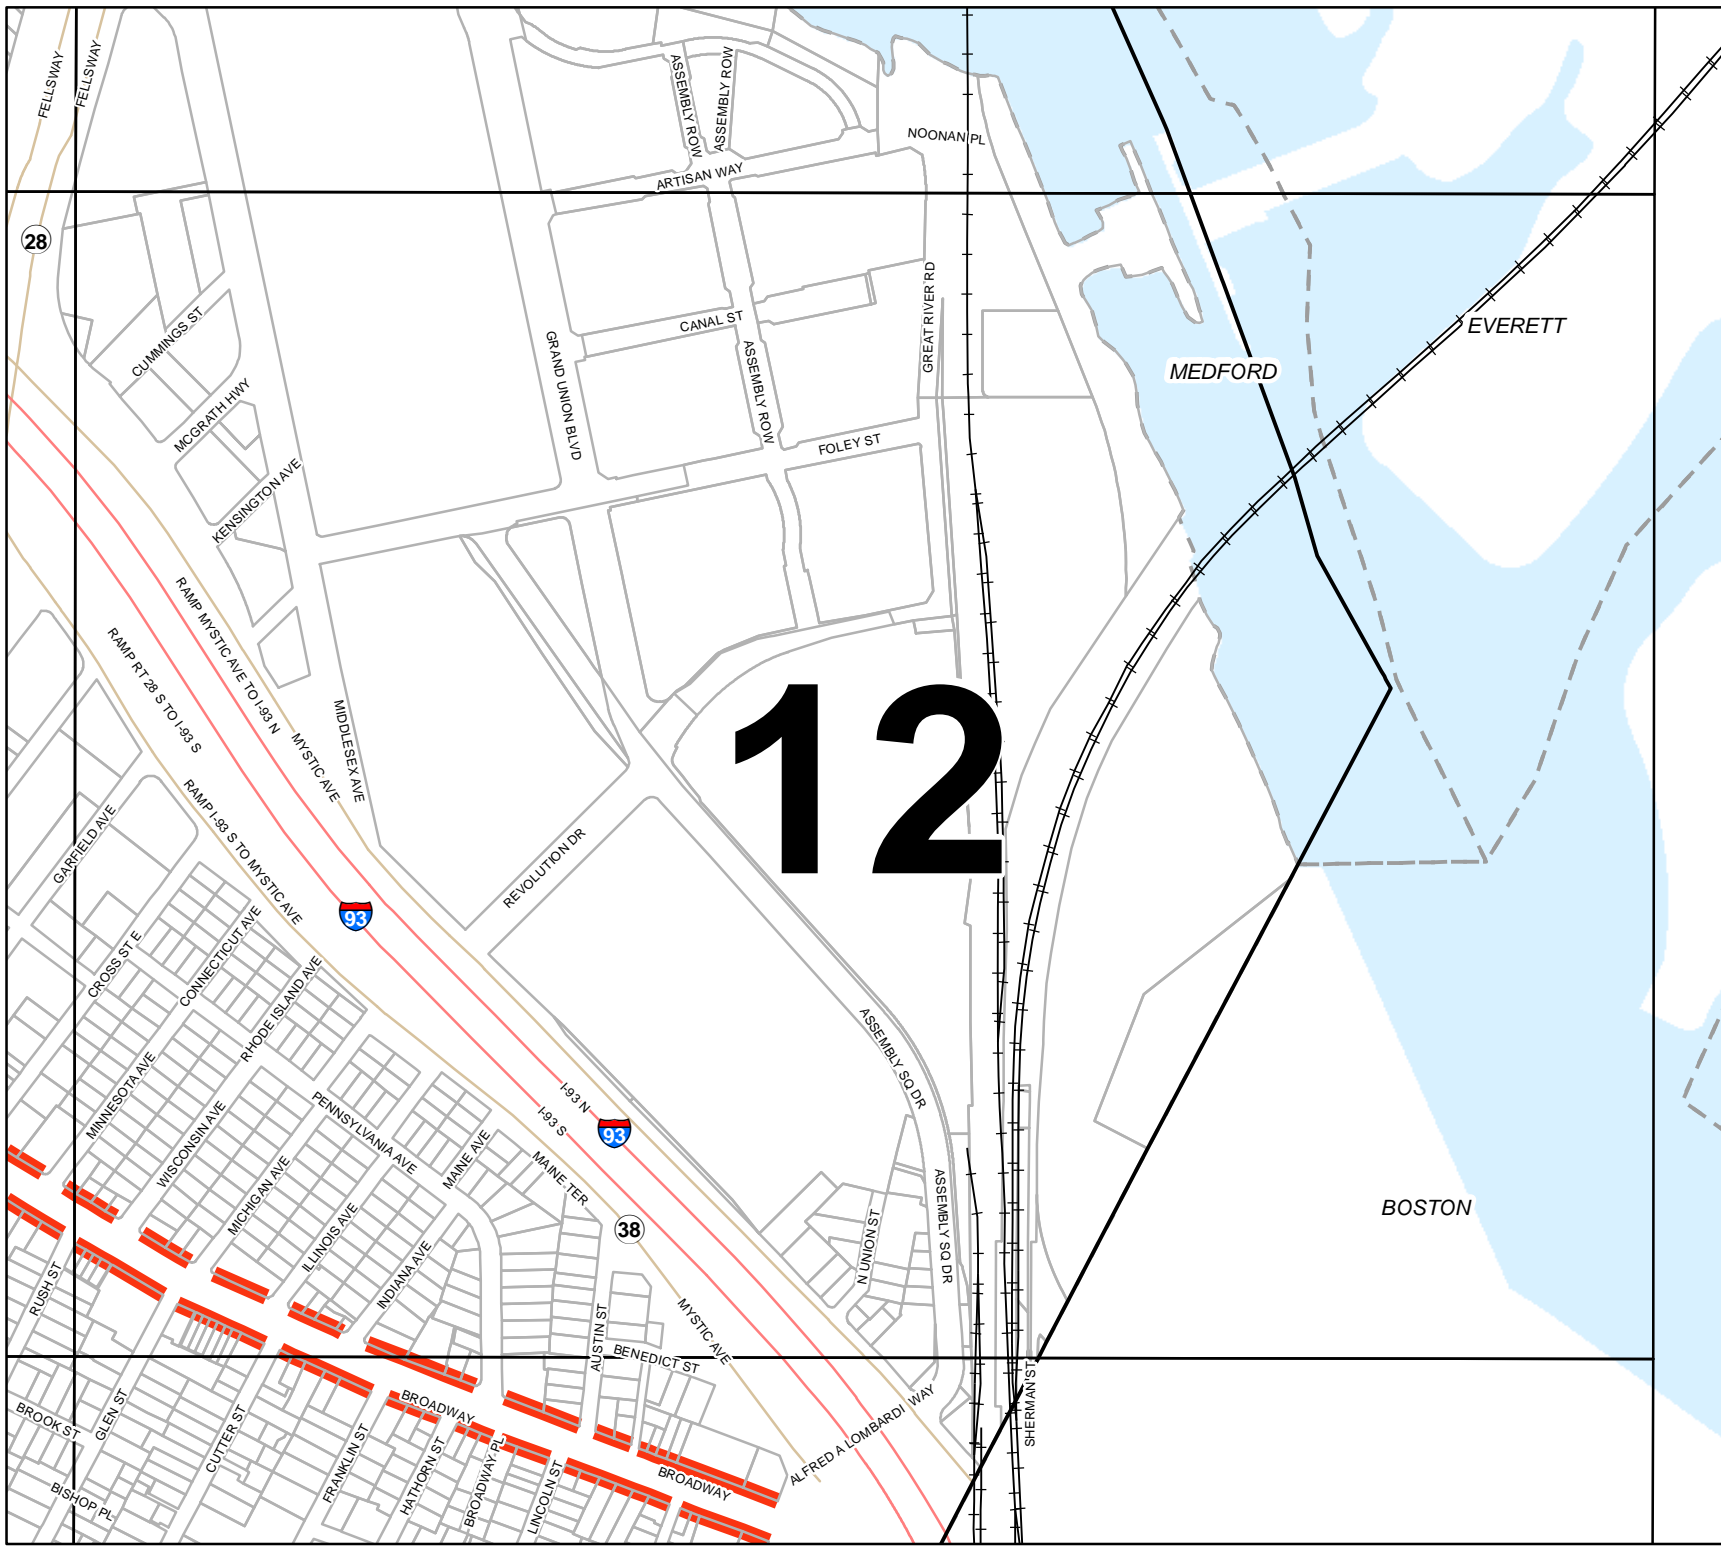

 Pedestrian  
Streets

Date: September 26, 2018

CITY OF SOMERVILLE, MA  
**PEDESTRIAN STREET MAP**

1				
2	3			
4	5	6	7	8
	9	10	11	12
	13	14	15	16
		17	18	19

 Pedestrian Streets

Date: September 26, 2018

CITY OF  
SOMERVILLE, MA  
**PEDESTRIAN STREET  
MAP**