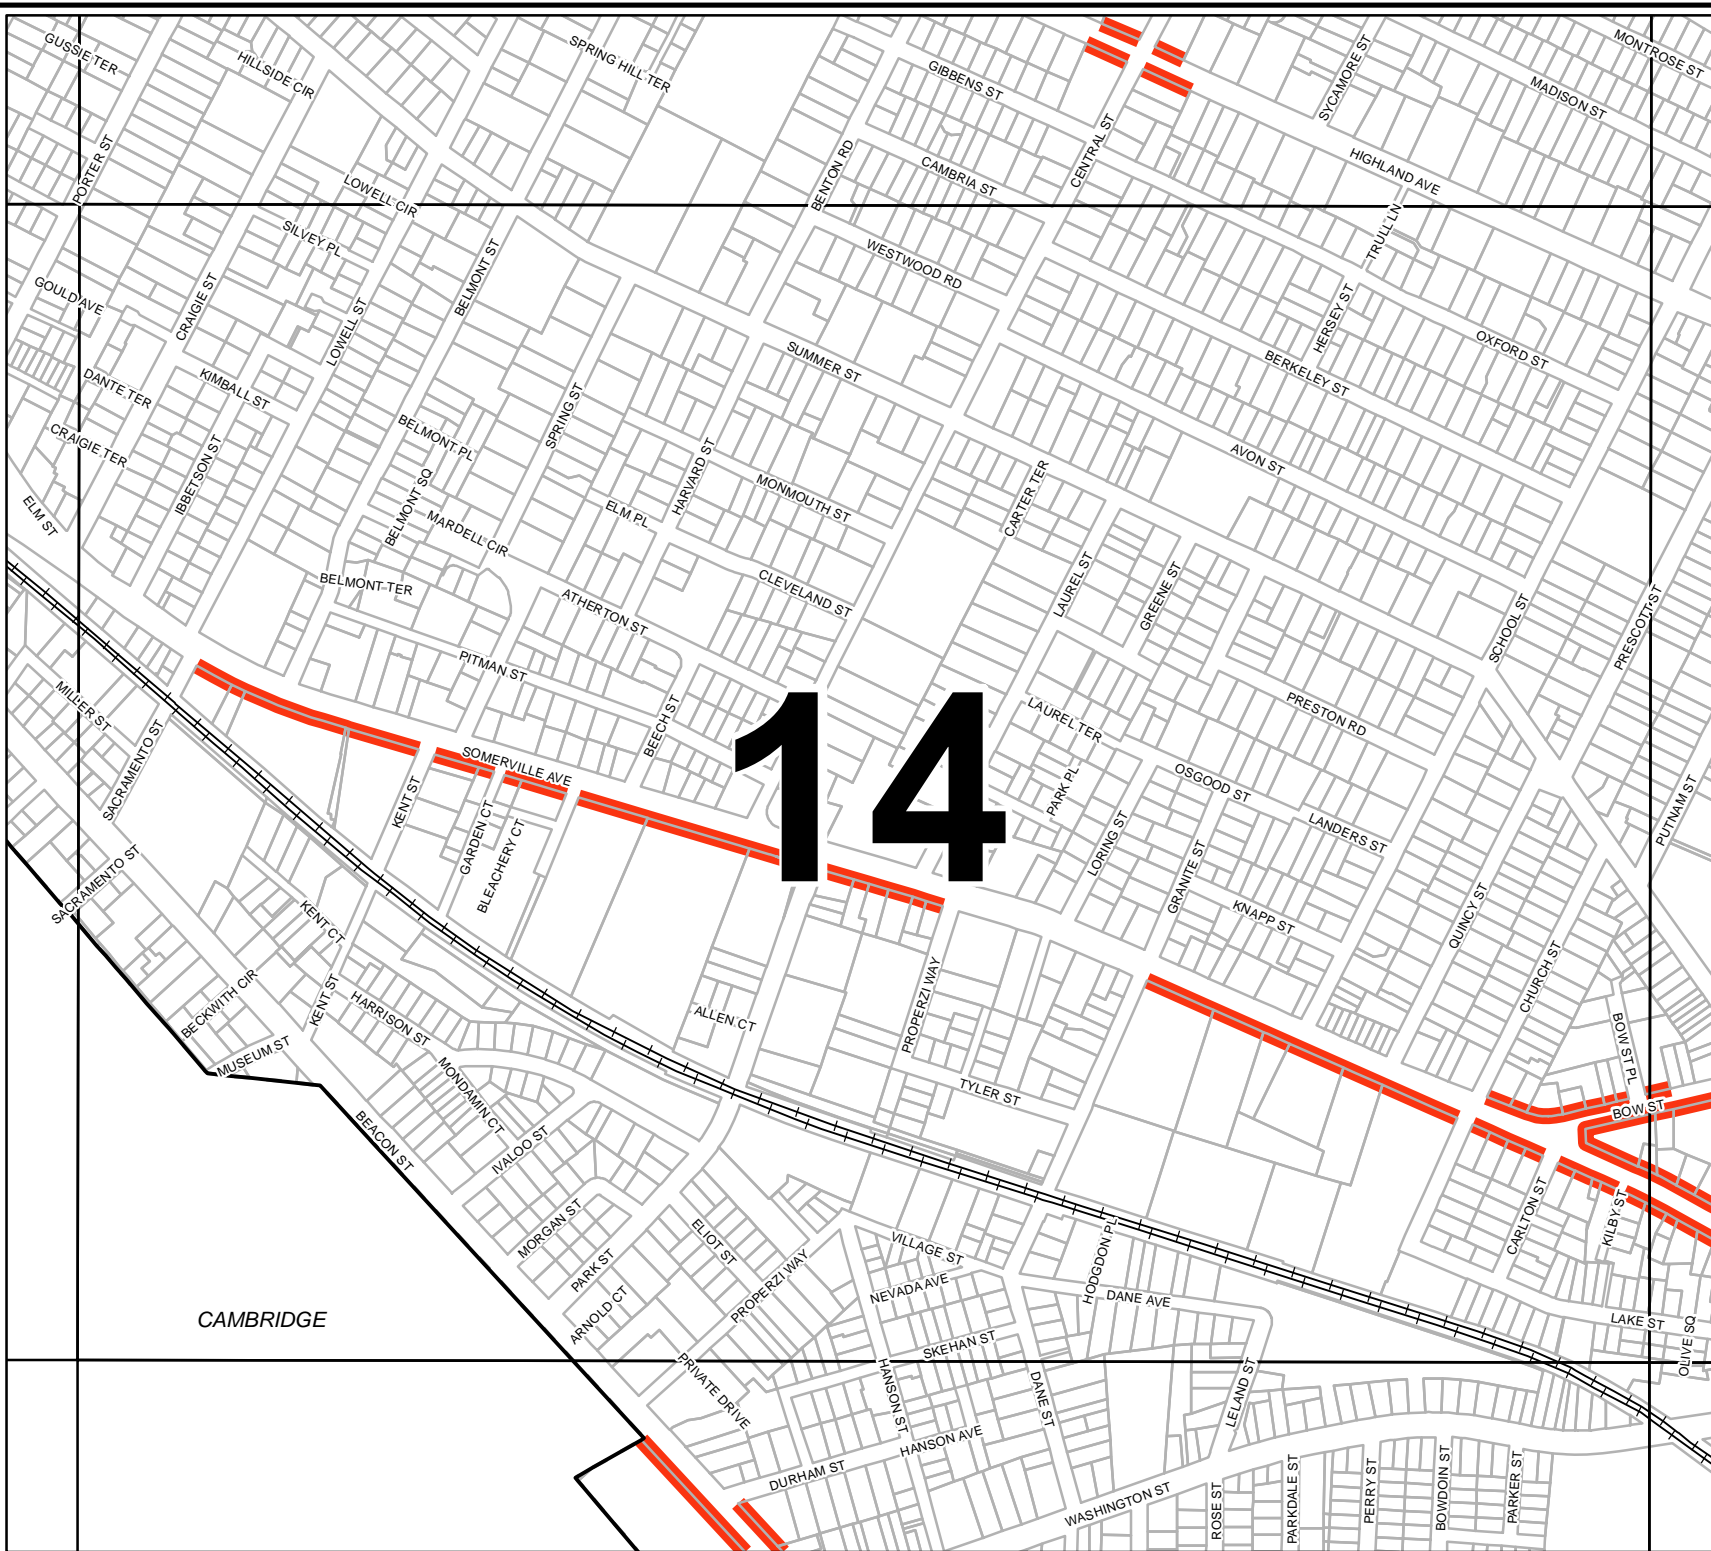

 Pedestrian  
Streets

Date: September 26, 2018

**13**

CAMBRIDGE

CITY OF SOMERVILLE, MA  
PEDESTRIAN STREET MAP

1							
2	3						
4	5	6	7	8			
	9	10	11	12			
	13	14	15	16			
		17	18	19			

 Pedestrian Streets

Date: September 26, 2018

14

CAMBRIDGE

CITY OF  
SOMERVILLE, MA  
PEDESTRIAN STREET  
MAP

1							
2	3						
4	5	6	7	8			
	9	10	11	12			
	13	14	15	16			
		17	18	19			

 Pedestrian  
Streets

0 250 500  
Feet

Date: September 26, 2018