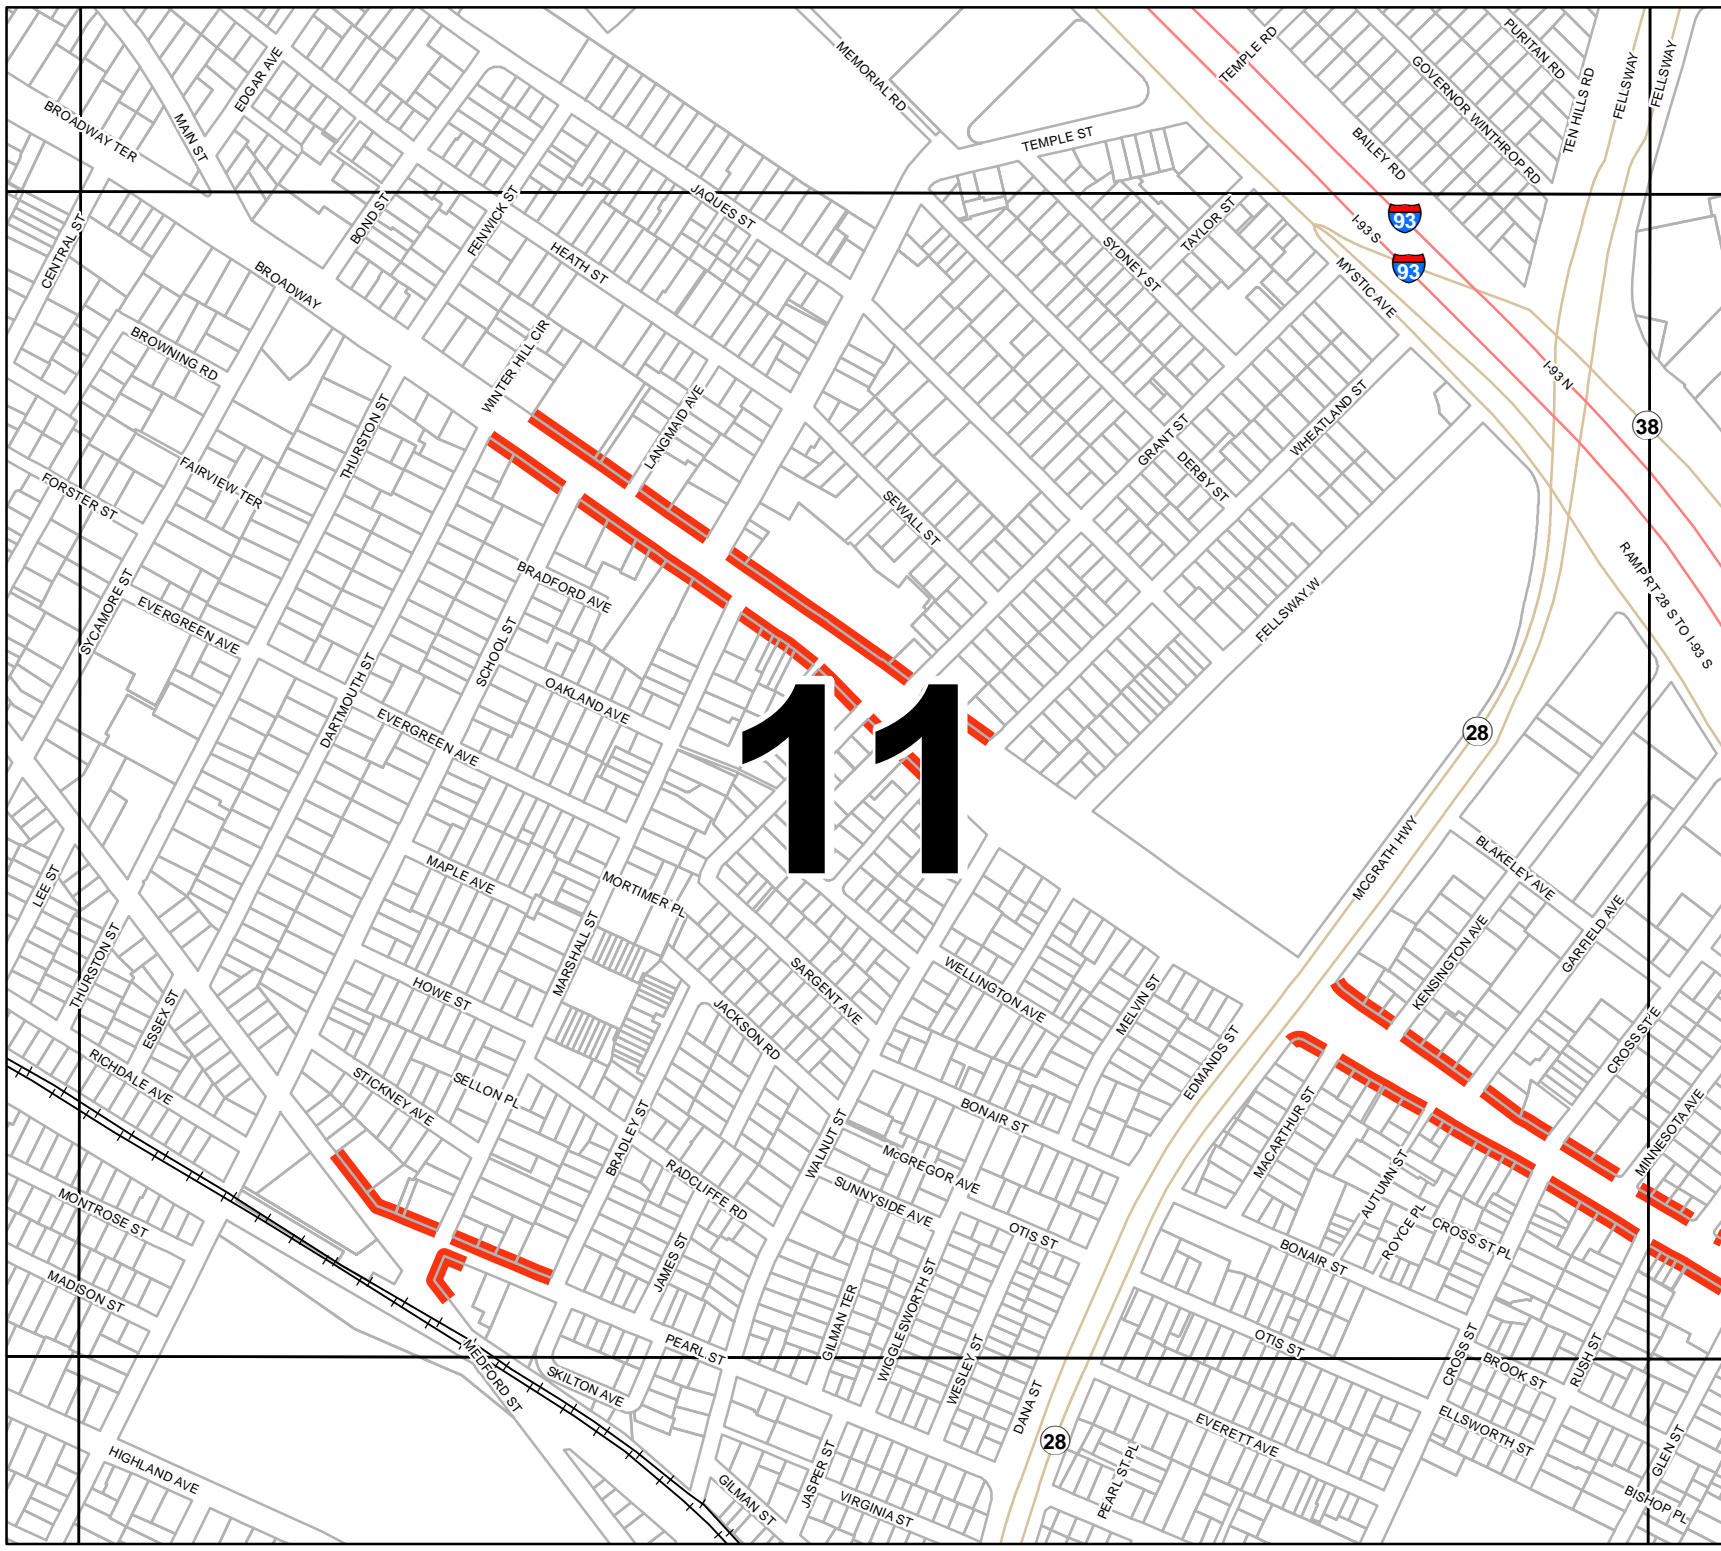

CITY OF
SOMERVILLE, MA
PEDESTRIAN STREET
MAP

1				
2	3			
4	5	6	7	8
	9	10	11	12
13	14	15	16	
	17	18	19	

Pedestrian
Streets

Date: September 26, 2018