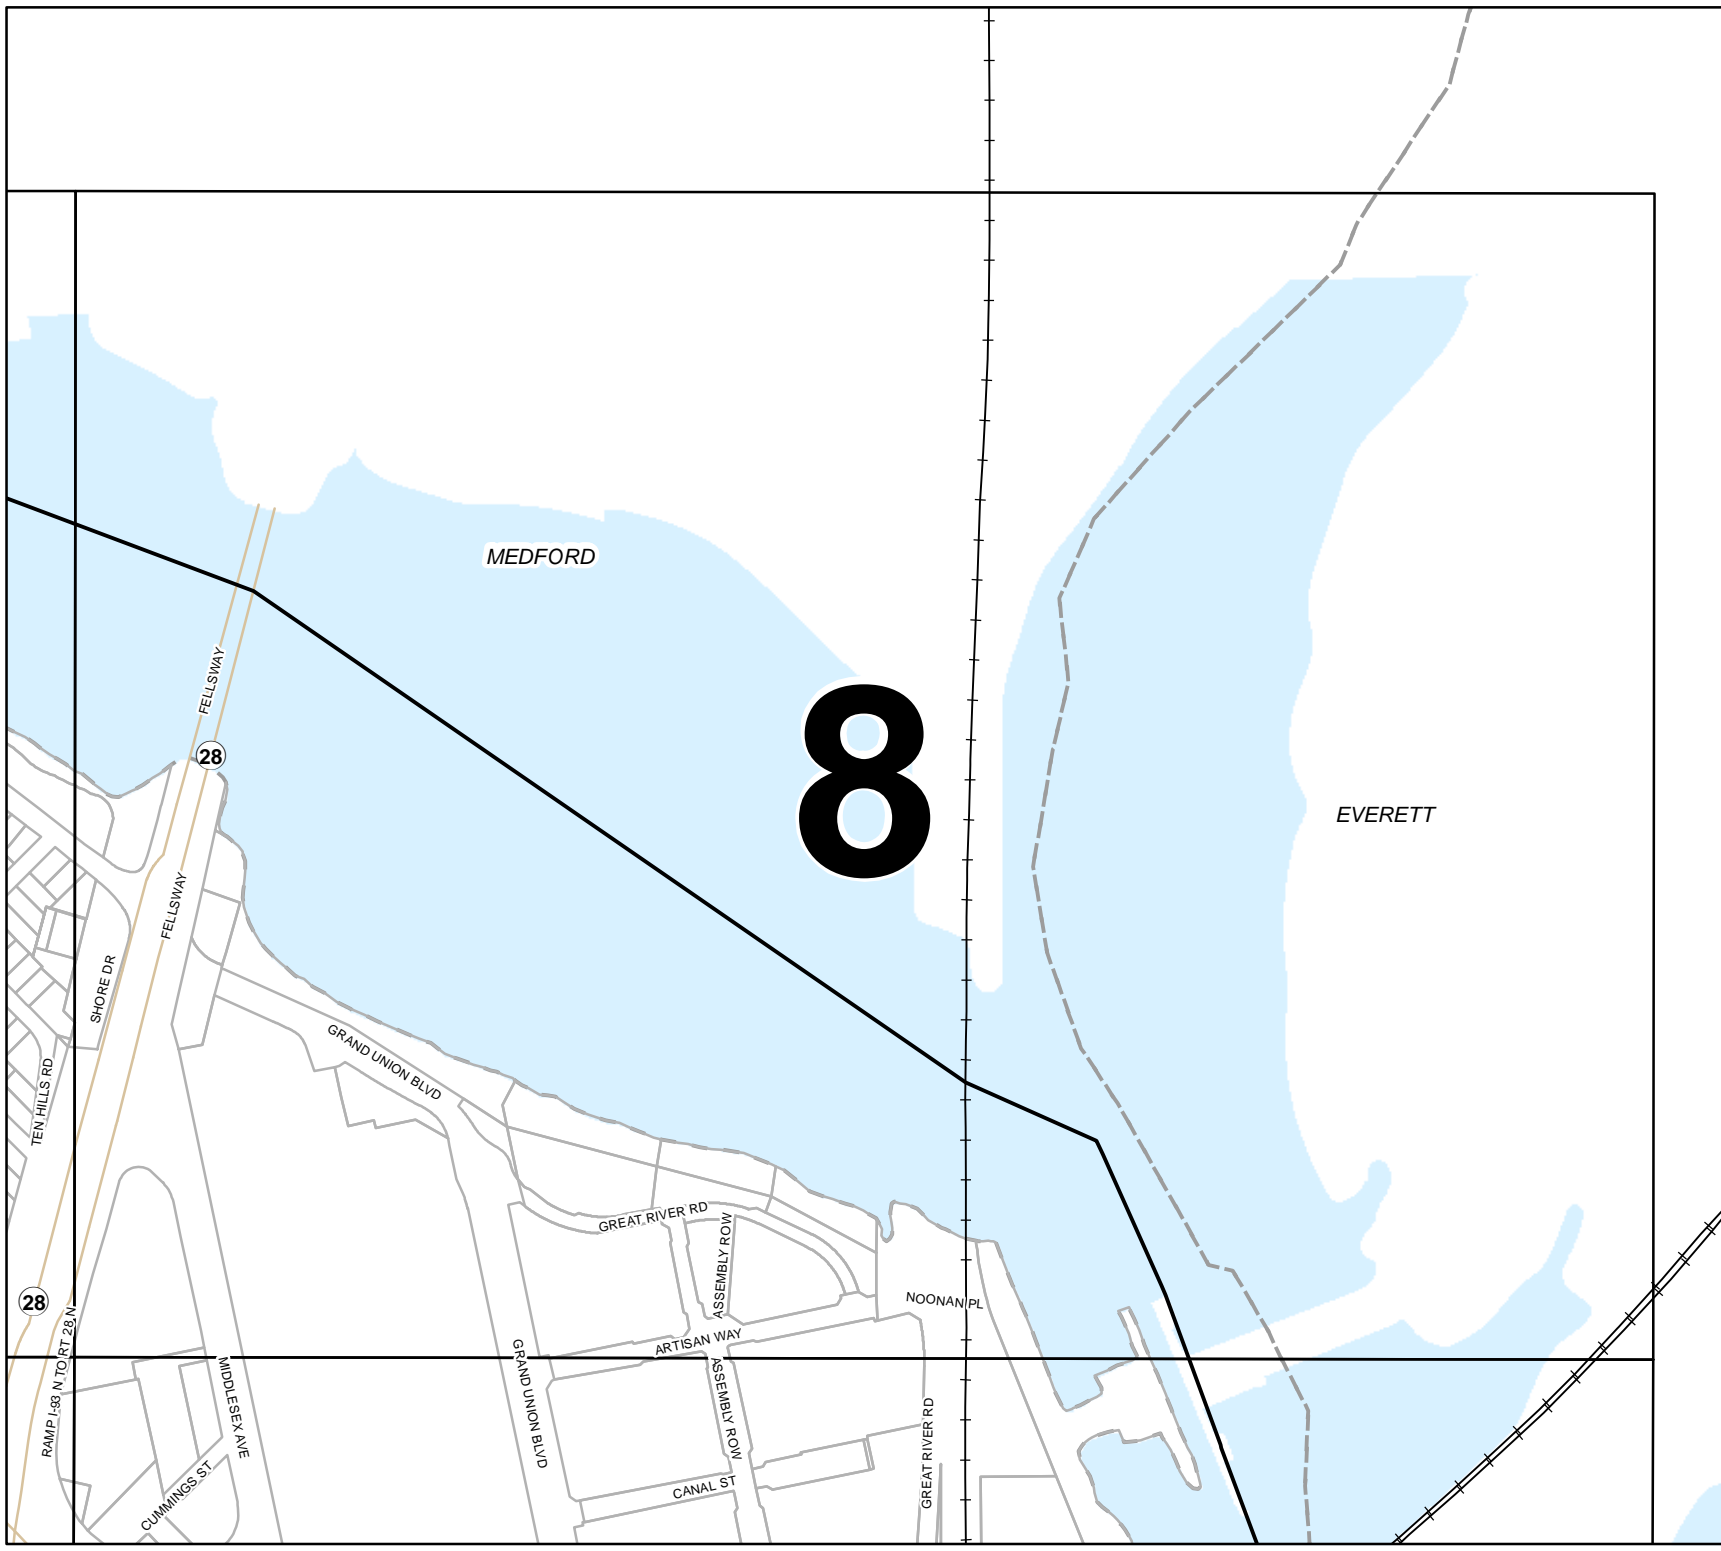

CITY OF  
SOMERVILLE, MA  
**PEDESTRIAN STREET  
MAP**

 Pedestrian  
Streets

MEDFORD

6

Date: September 26, 2018

CITY OF  
SOMERVILLE, MA  
**PEDESTRIAN STREET  
MAP**

 Pedestrian  
Streets

Date: September 26, 2018

CITY OF  
SOMERVILLE, MA  
**PEDESTRIAN STREET  
MAP**

1						
2	3					
4	5	6	7	8		
	9	10	11	12		
	13	14	15	16		
		17	18	19		

 Pedestrian  
Streets

Date: September 26, 2018