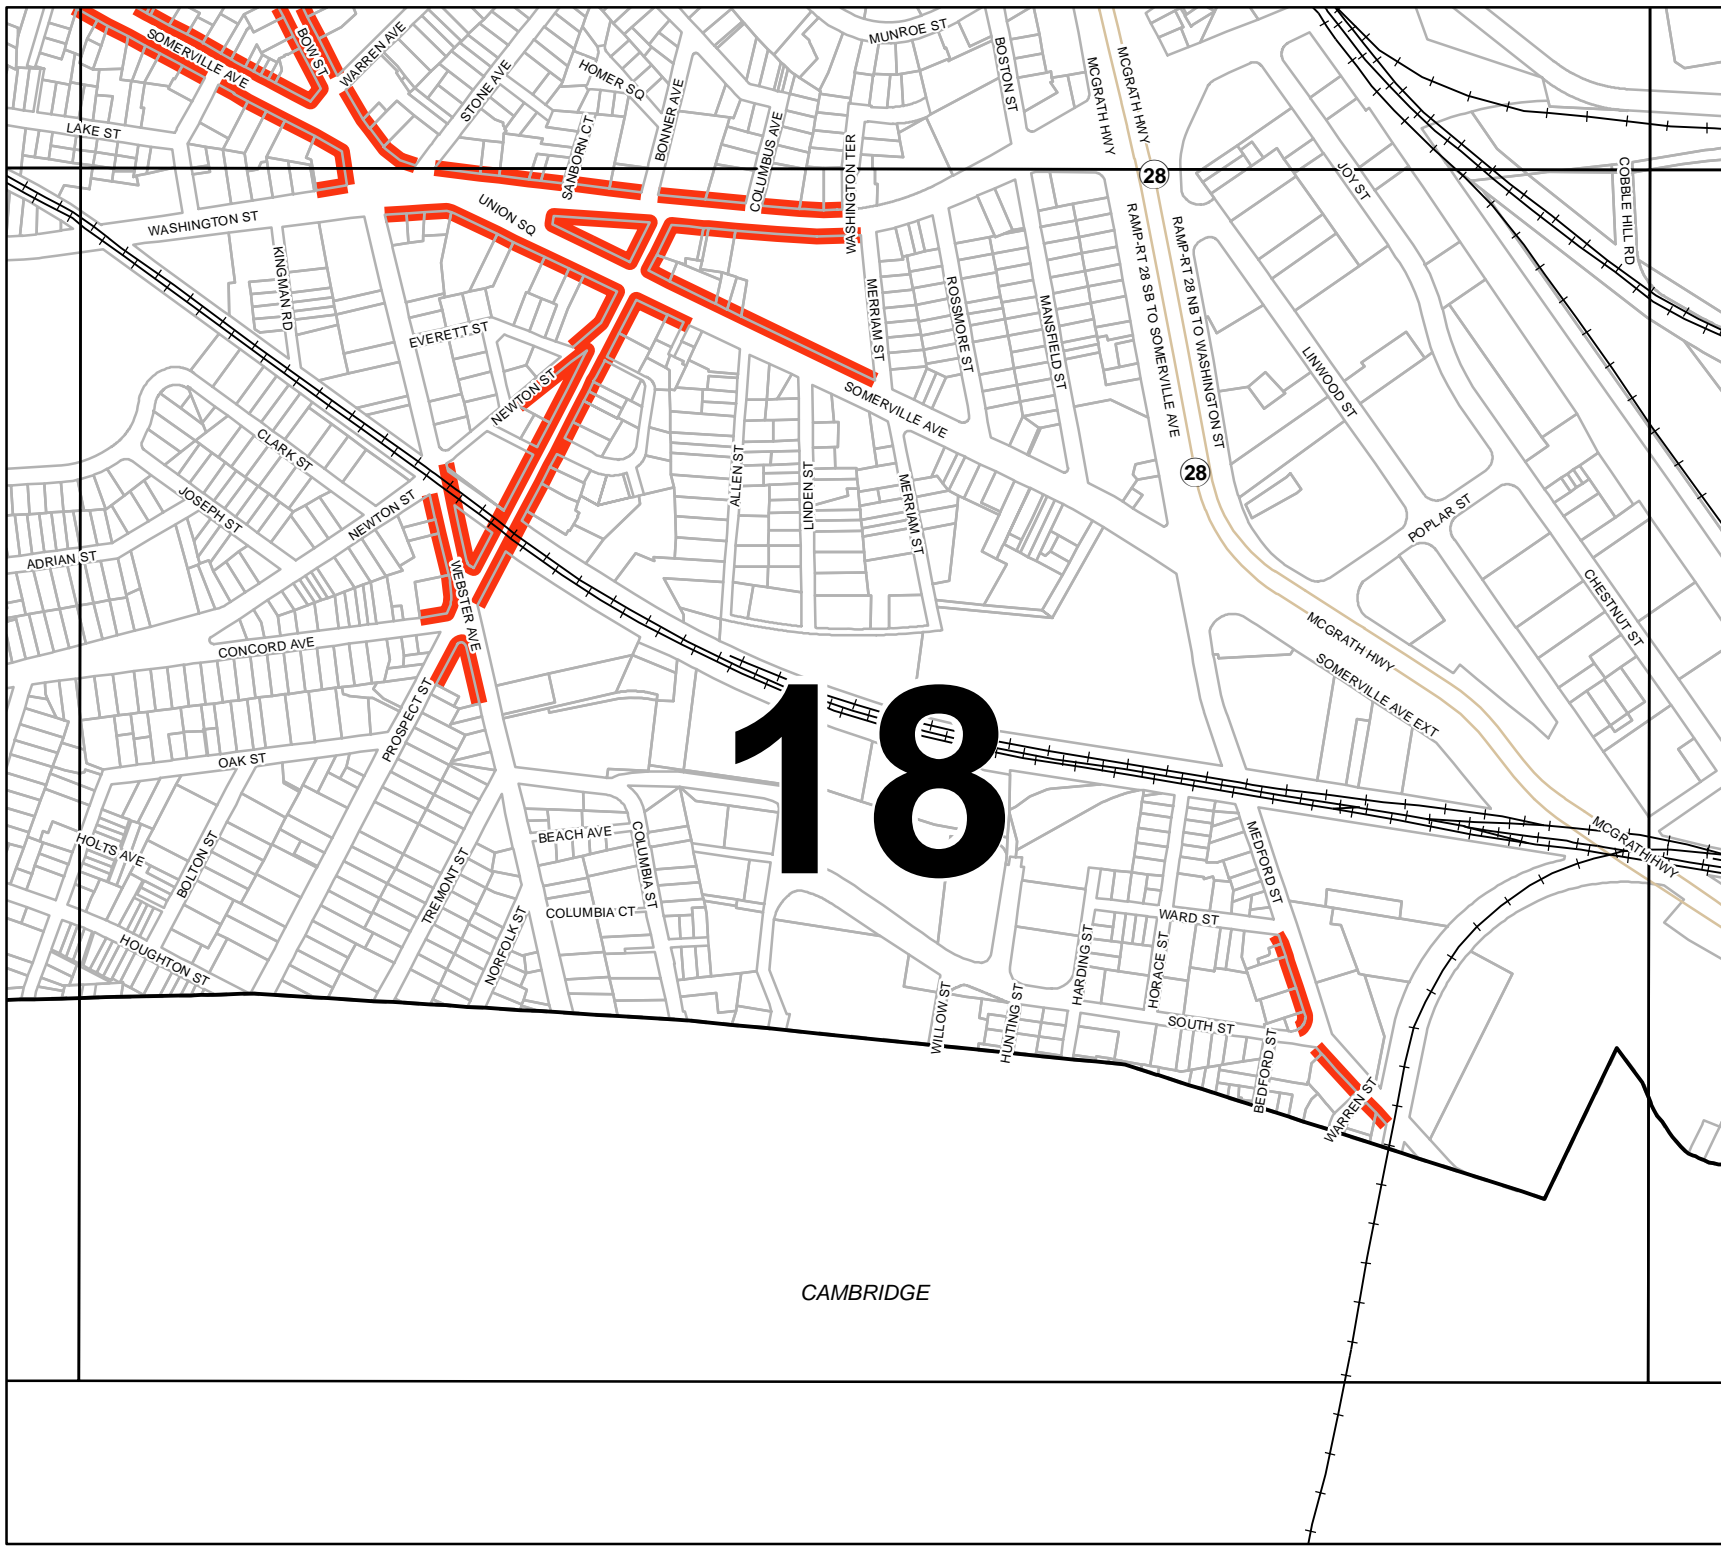

CITY OF
SOMERVILLE, MA
**PEDESTRIAN STREET
MAP**

1				
2	3			
4	5	6	7	8
	9	10	11	12
	13	14	15	16
		17	18	19

Pedestrian
Streets

Date: September 26, 2018